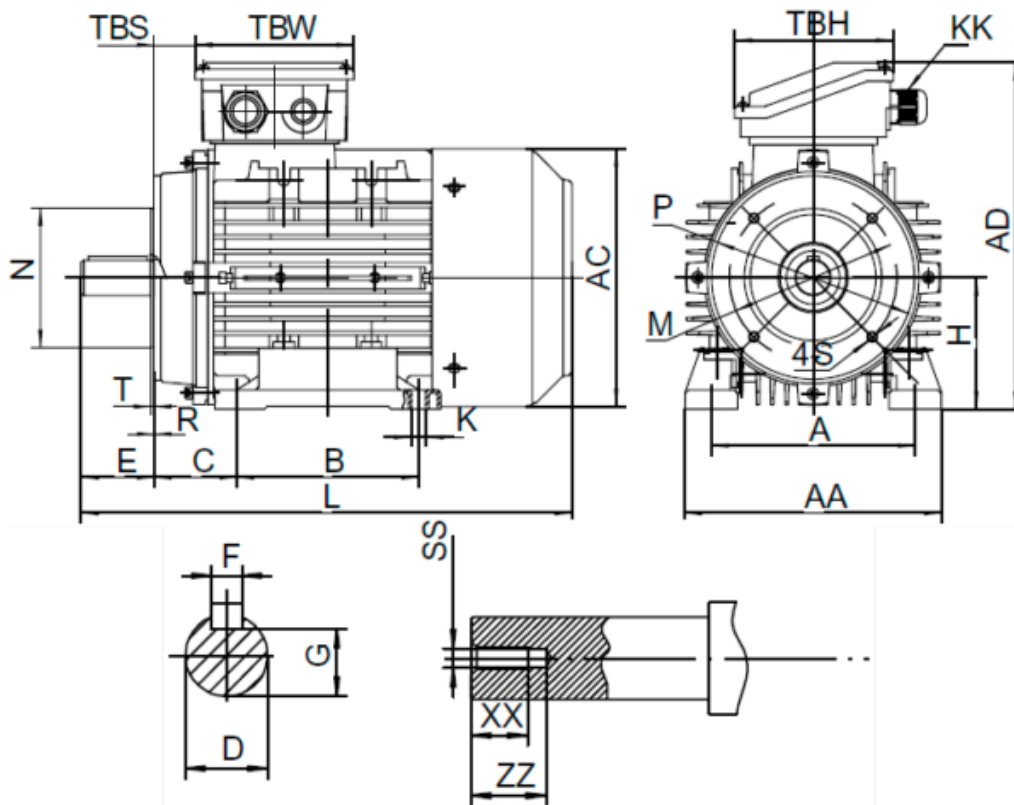

Article number: 25180040062640

Description: Kleedrive T3A 132M1-6 4.0kw 900 rpm UL/CSA
3x400/690V 50 HZ IP55 B34 Eff=86,8%

Measures

A = 216	F = 10	R = 0	ZZ = 37
AA = 260	G = 33	S = M10	
AC = Ø261	H = 132	SS = M12	
AD = 323	HD = 191	T = 3.5	
B = 178	L = 498	TBH = 118	
C = 89	M = Ø165	TBS = 36.5	
D = Ø38	N = Ø130	TBW = 118	
E = 80	P = Ø200	XX = 28	